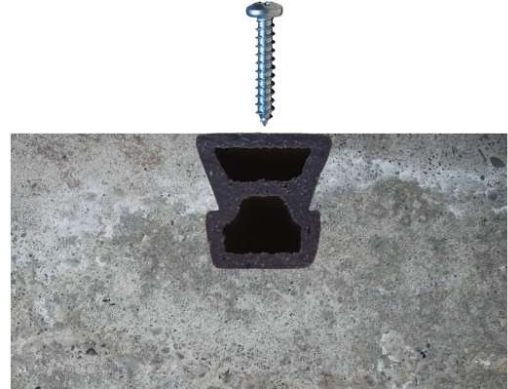

SureGrip

Durable embedment strip for anchoring to concrete

SureGrip provides anchoring for all types of bolted joints when embedded in concrete, even if the screws need to be removed and attached again.

SureGrip provides secure anchoring regardless of the number of times a screw needs to be refastened.

SureGrip is an extruded plastic composite made from recycled plastics and designed to be a durable alternative to using treated lumber.

Cast SureGrip in concrete and anchor as needed.

Solid concrete walls and concrete products can now use SureGrip to immediately secure bolts and screws for many applications as well as provide protection for the insulation in insulated concrete wall applications.

SureGrip embedment strips are cast into the concrete in precast, site cast tilt-up, and cast-in-place concrete forming applications. Then windows and doors are installed by fastening to the SureGrip.

SureGrip is cast into the top of concrete walls for securing parapet accessories. SureGrip is used on the perimeter of insulated concrete panels to protect the insulation from damage.