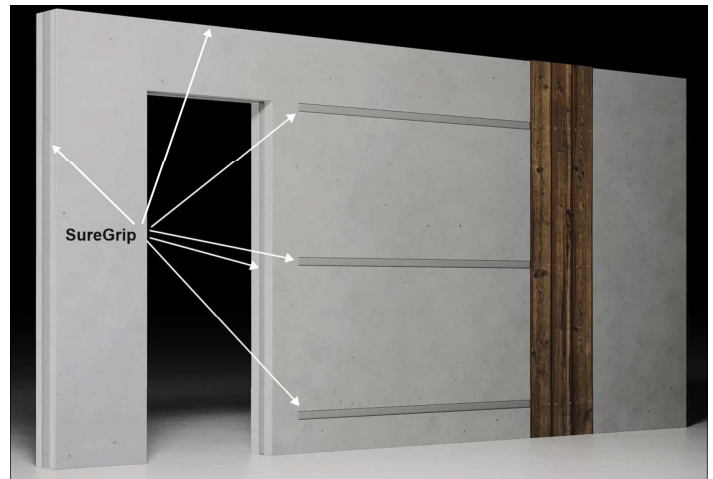

SureGrip

Durable embedment strip for anchoring to concrete

SureGrip provides anchoring for all types of bolted joints when embedded in concrete, even if the screws need to be removed and attached again.

SureGrip provides secure anchoring regardless of the number of times a screw needs to be refastened.

SureGrip is an extruded plastic composite made from recycled plastics and designed to be a durable alternative to using treated lumber.

Cast SureGrip in concrete and anchor as needed.

Solid concrete walls and concrete products can now use SureGrip to immediately secure bolts and screws for many applications as well as provide protection for the insulation in insulated concrete wall applications.

SureGrip embedment strips are cast into the concrete in precast, site cast tilt-up, and cast-in-place concrete forming applications. Then windows and doors are installed by fastening to the SureGrip.

SureGrip is cast into the top of concrete walls for securing parapet accessories. SureGrip is used on the perimeter of insulated concrete panels to protect the insulation from damage.