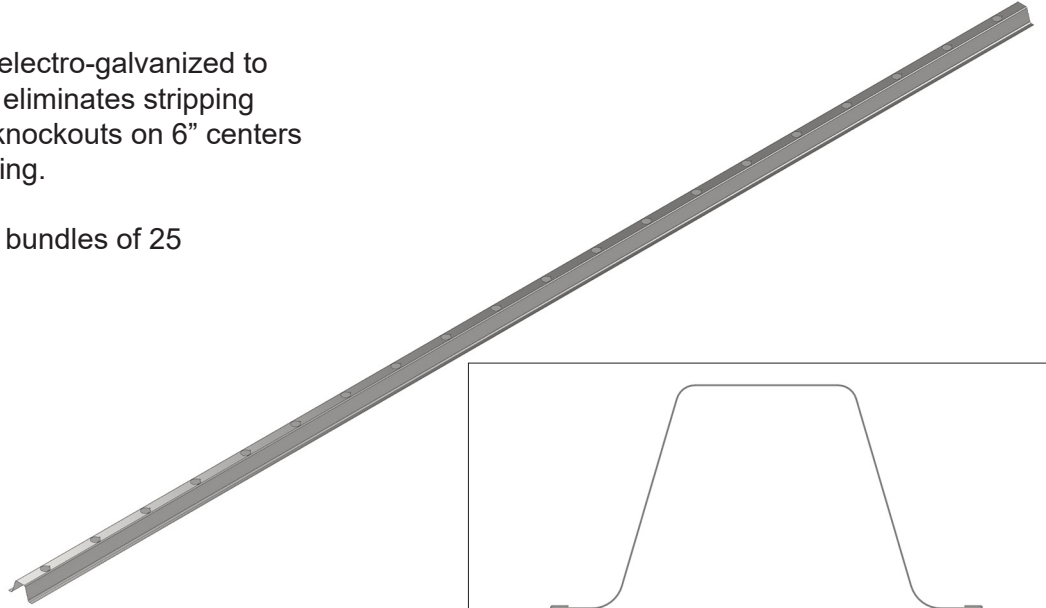

Nail-On Metal Keyway

Economical, quick, simple installation saves labor

The Nail-On Metal Keyway is electro-galvanized to resist rust. The Metal Keyway eliminates stripping wooden forms and has 9/16" knockouts on 6" centers that allow easy dowel positioning.

Available in 10' lengths and in bundles of 25 keyways.

Nail-On Metal Keyway		
Part No.	Description	Length
SBKW10	Nail-On Metal Keyway	10'

SureBuilt
Concrete Forms & Accessories

2525 Armitage Ave
Melrose Park, IL 60160
708-493-9569
www.surebuilt-usa.com