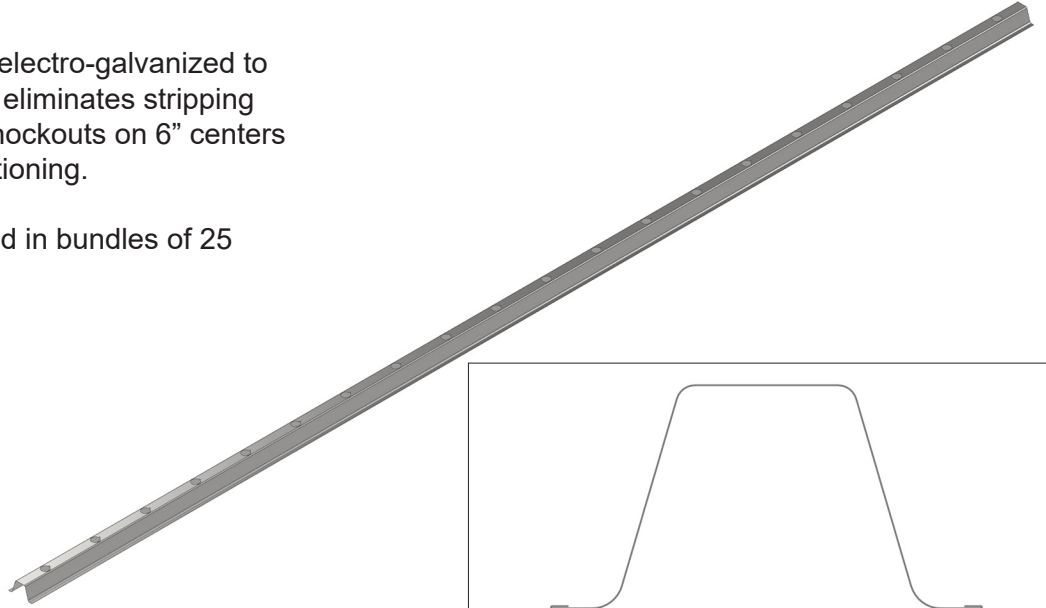

Nail-On Metal Keyway

Economical, quick, simple installation saves labor

The Nail-On Metal Keyway is electro-galvanized to resist rust. The Metal Keyway eliminates stripping wooden forms and has 7/8" knockouts on 6" centers that allow for easy dowel positioning.

Available in 30 gauge x 10' and in bundles of 25 keyways.

Nail-On Metal Keyway		
Part No.	Description	Length
SBKW10	Nail-On Metal Keyway	10'

SureBuilt
Concrete Forms & Accessories

2525 Armitage Ave
Melrose Park, IL 60160
708-493-9569
www.surebuilt-usa.com