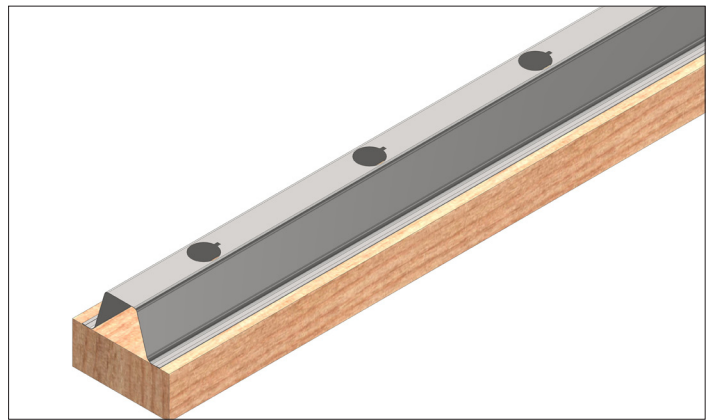

Nail-On Metal Keyway

Economical, quick, simple installation saves labor

The Nail-On Metal Keyway is electro-galvanized to resist rust. The Metal Keyway eliminates stripping wooden forms and has 7/8" knockouts on 6" centers that allow for easy dowel positioning.

Available in 30 gauge x 10' and in bundles of 25 keyways.

Nail-On Metal Keyway		
Part No.	Description	Length
SBKW10	Nail-On Metal Keyway	10'

SureBuilt
Concrete Forms & Accessories

2525 Armitage Ave
Melrose Park, IL 60160
708-493-9569
www.surebuilt-usa.com