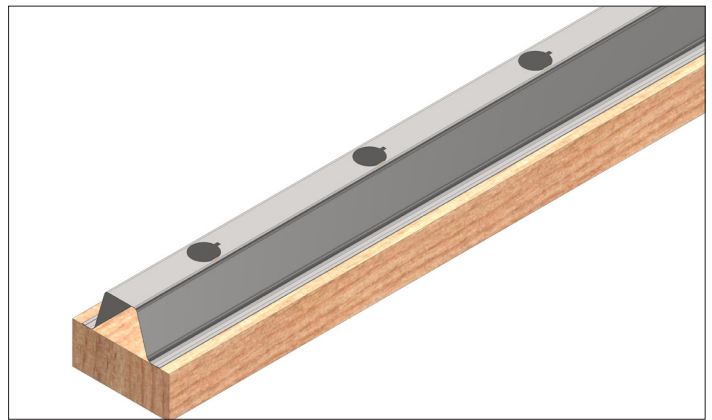

Nail-On Metal Keyway

Economical, quick, simple installation saves labor

The Nail-On Metal Keyway is electro-galvanized to resist rust. The Metal Keyway eliminates stripping wooden forms and has 9/16" knockouts on 6" centers that allow easy dowel positioning.

Available in 10' lengths and in bundles of 25 keyways.

Nail-On Metal Keyway		
Part No.	Description	Length
SBKW10	Nail-On Metal Keyway	10'

SureBuilt
Concrete Forms & Accessories

2525 Armitage Ave
Melrose Park, IL 60160
708-493-9569
www.surebuilt-usa.com